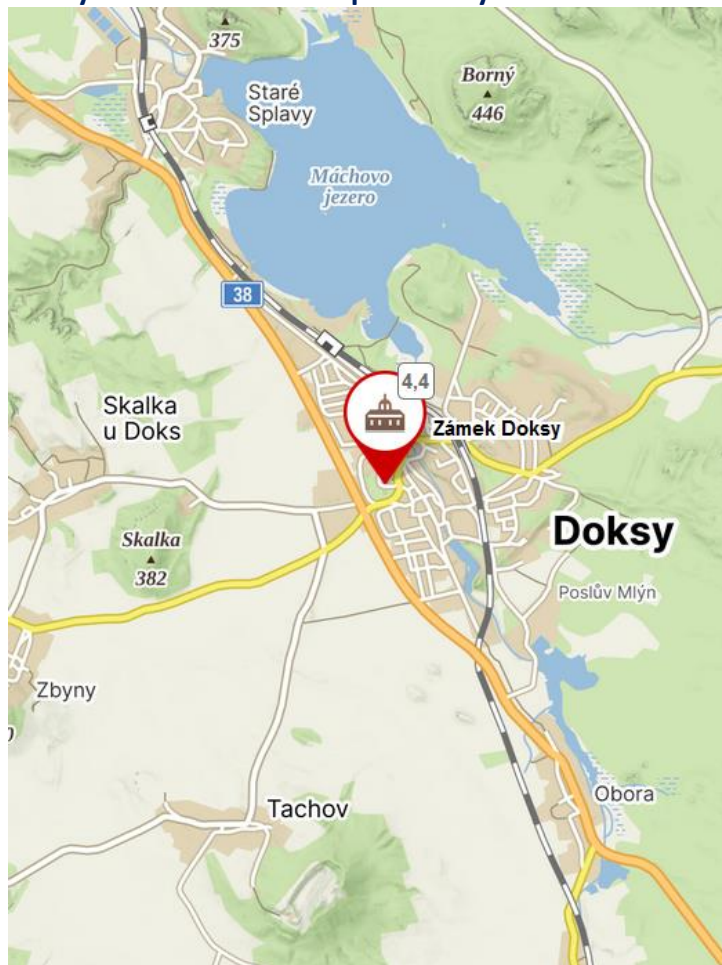

Doksy Chateau on the map of Doksy